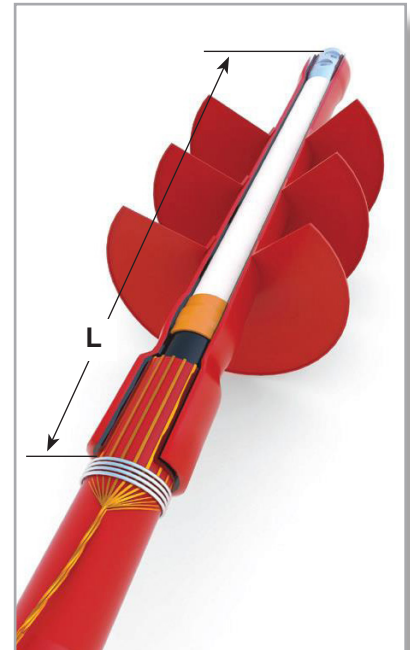

## Outdoor termination for single- and 3-core indoor medium voltage cable type TSLE-TSLF, without cable lugs

Termination set for single core PEX-insulated high-voltage cable, type TSLE / TSLF, 12, 24 and 36kV. The MONO series consists of a shrink current resistant shrink tube containing a field controller coating (stress control). Mastic glue provides sealing against cable lugs and outer jacket.

Each set contains

- 3 complete single core end terminations
- Red mastic
- Black field-distributing mastic
- Cu-thread
- Cleaning cloths
- Assembly description

The product has been tested and approved for use up to and including 36 kV after Cenelec HD 629.152 and IEC 60502-4.

- Easy assembly
- Supplied with screw cable lugs
- For 36kV, earthing set type CR is recommended for the Al laminat