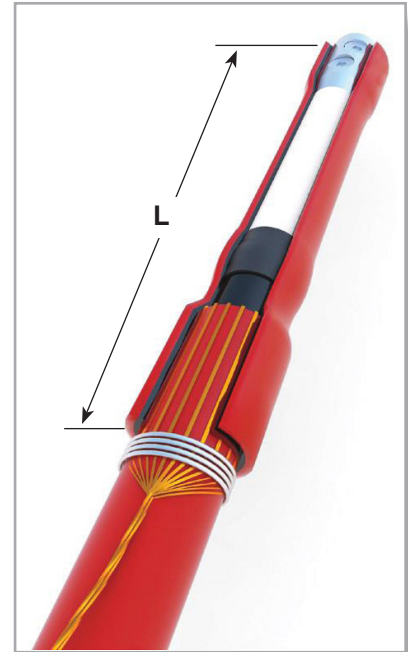

MONOi

Indoor termination for single- and 3-core indoor medium voltage cable type TSLE-TSLF

Termination set for single core PEX-insulated high-voltage cable, type TSLE / TSLF, 12, 24 and 36kV. The MONO series consists of a shrink current resistant shrink tube containing a field controller coating (stress control). Mastic glue provides sealing against cable lugs and outer jacket.

Each set contains

- 3 complete single core end terminations
- Red mastic
- Black field-distributing mastic
- Cu-thread
- Cleaning cloths
- Assembly description

The product has been tested and approved for use up to and including 36 kV after Cenelec HD 629.152 and IEC 60502-4.

- Easy assembly
- Good cross-sectional flexibility
- Supplied with screw cable lugs
- For 36kV, earthing set type CR is recommended for the Al laminate

Single core

El.no	Title / Cross section mm²	L mm	Insulation dia.	Outer jacket dia.	Voltage kV
11 325 11	Termination VKM12 MONOi 3x1x25-95	300	12-20	20-34	12kV
11 325 12	Termination VKM12 MONOi 3x1x95-240	300	18-32	26-44	
11 325 13	Termination VKM12 MONOi 3x1x185-400	350	22-36	28-48	
11 325 14	Termination VKM12 MONOi 3x1x400-630	350	26-42	36-54	
11 325 15	*Termination VK12 MONOi 3x1x630-1000	400	34-52	42-58	
11 325 16	*Termination VK12 MONOi 3x1x1000-1200	400	44-58	48-64	
11 325 17	Termination VKM24 MONOi 3x1x25-95	350	14-26	24-42	24kV
11 325 18	Termination VKM24 MONOi 3x1x95-240	350	20-38	32-50	
11 325 19	Termination VKM24 MONOi 3x1x185-400	350	25-40	36-52	
11 325 20	Termination VKM24 MONOi 3x1x400-630	400	30-46	38-60	
11 325 21	*Termination VK24 MONOi 3x1x630-1000	400	36-56	44-64	
11 325 22	*Termination VK24 MONOi 3x1x1000-1200	400	46-60	52-66	
11 325 23	Termination VKM36 MONOi 3x1x25-95	450	20-32	30-44	36kV
11 325 24	Termination VKM36 MONOi 3x1x95-240	450	24-42	38-54	
11 325 25	Termination VKM36 MONOi 3x1x185-400	450	28-46	42-60	
11 325 26	Termination VKM36 MONOi 3x1x400-630	500	32-52	44-66	
11 325 27	*Termination VK36 MONOi 3x1x630-1000	500	42-60	48-70	
11 325 28	*Termination VK36 MONOi 3x1x1000-1200	500	48-64	54-72	

* Delivered without cable lugs

Additional set for 3-core

El.no	Cross section mm²	Standard length*	Title	Voltage kV
11 413 44	25-95	0,7m x 3	Add. set 3-1 VK12&24 MONOi/e 3x25-95	12/24kV
11 413 45	120-240	0,7m x 3	Add. set 3-1 VK12&24 MONOi/e 3x120-240	

* Other lengths on request

Addition kit for earthing of Al-laminate

Art.no	Title	Cable dia.
11 000 07	CR- Cheese Rasp sett a 3stk	18-29
11 000 08	CR- Cheese Rasp sett a 3stk	23-41
11 000 09	CR- Cheese Rasp sett a 3stk	39-64