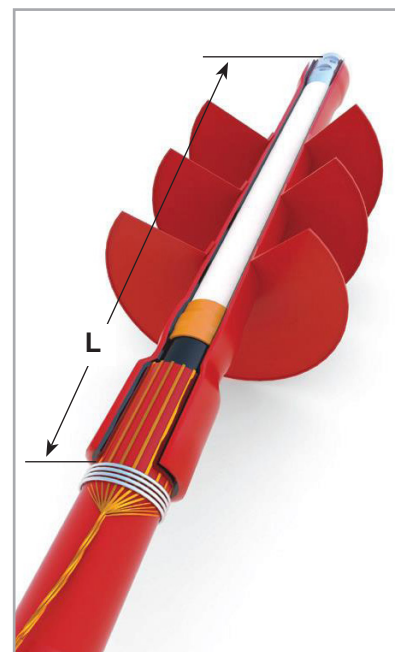

## Outdoor termination for single- and 3-core indoor medium voltage cable type TSLE-TSLF

Termination set for single core PEX-insulated high-voltage cable, type TSLE / TSLF, 12, 24 and 36kV. The MONO series consists of a shrink current resistant shrink tube containing a field controller coating (stress control). Mastic glue provides sealing against cable lugs and outer jacket.

Each set contains

- 3 complete single core end terminations
- Red mastic
- Black field-distributing mastic
- Cu-thread
- Cleaning cloths
- Assembly description

The product has been tested and approved for use up to and including 36 kV after Cenelec HD 629.152 and IEC 60502-4.

- Easy assembly
- Good cross-sectional flexibility
- Supplied with screw cable lugs
- For 36kV, earthing set type CR is recommended for the Al laminate