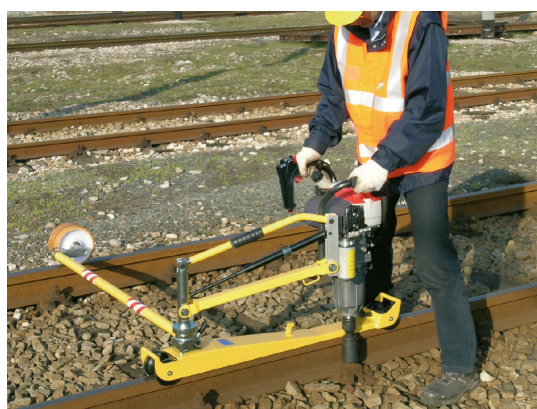

WOODEN SLEEPER DRILLING MACHINE SD9-P-ECO

General features:

- Drilling range: up to 20 mm diameter, with the Guard nozzle supplied as standard. Drilling up to 25 mm diameter holes can be achieved by using the interchangeable Guard Nozzle TPM.... available as an optional accessory.

- Max drilling thickness: 200 mm

- Weight: 19,1 kg

Two stroke engine:

- Displacement: 45.4 cc

- Power: 1.4 kW

- Fuel: 2% mixture (1:50)

- Starting: rope pull with automatic rewind.

Art.no.	Title	Type
99 24 00	Drilling machine SD-9P ECO	VAL SD
99 24 05	Steel case for SD9P	SD-9P-ECO