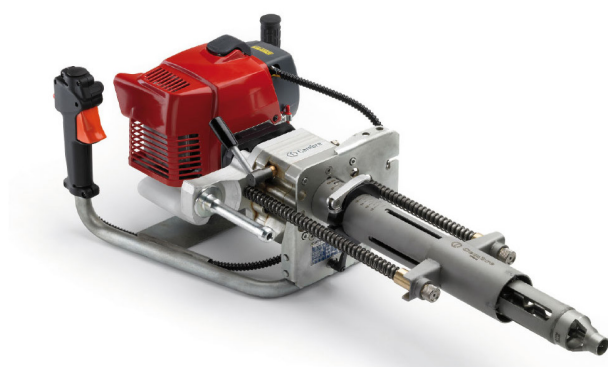

WOODEN SLEEPER DRILLING MACHINE SD9-P-ECO

General features:

- Drilling range: up to 20 mm diameter, with the Guard nozzle supplied as standard. Drilling up to 25 mm diameter holes can be achieved by using the interchangeable Guard Nozzle TPM.... available as an optional accessory.

- Max drilling thickness: 200 mm

- Weight: 19,1 kg

Two stroke engine:

- Displacement: 45.4 cc

- Power: 1.4 kW

- Fuel: 2% mixture (1:50)

- Starting: rope pull with automatic rewind.

Art.no.	Title	Type
99 24 00	Drilling machine SD-9P ECO	VAL SD
99 24 05	Steel case for SD9P	SD-9P-ECO