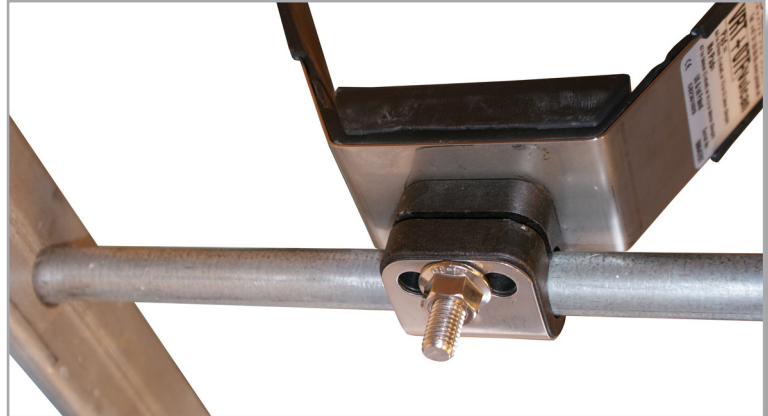

FIXING ADAPTER

Cleat adapter for Wibe cable ladders
includes long fixing bolt 10x50mm

Used to attach the
Vulcan and Emperor
cable cleats to Wibe
cable ladders with
tubular rungs.

El.no	Title
13 182 91	Cleat adapter Wibe KHZ includes long fixing bolt 10x50mm