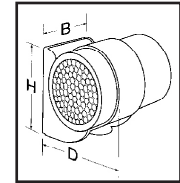

ELITE

Plastic cleats for attaching cables and pipes to wall and cabletrays

Elite is a powerful plastic cleat for attaching cables and pipes to the wall and cable trays. The cleat is very easy to install and can also be opened again if this is necessary (see figure 1,2,3 and 4). The four sizes cover cables from 9.5 mm to 52 mm. Elite has internal grooves that prevent the attached cable from sliding when it is fixed vertically.

The product comes in flame-retardant halogen free LSF-plastic.

Used to fix cables for indoor and outdoor applications.

El.no	Title	Min.-Max.dia. mm	Hight-mm	Width mm	Depth mm	Sales unit
13 181 77	Elite 15-1 LSF	9,5-16	37	25	27	100
13 181 78	Elite 15-2 LSF	15-25	37	32	36	50
13 181 79	Elite 15-3 LSF	23-37	4	36	48	50
13 181 80	Elite 15-4 LSF	34-52	65	40	63	25