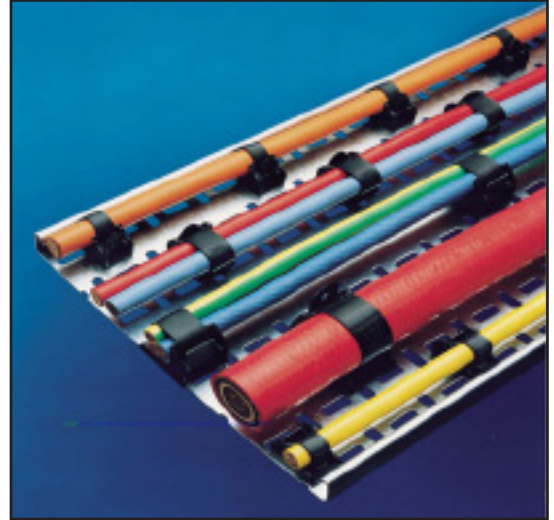

ELITE

Plastic cleats for attaching cables and pipes to wall and cabletrays

Elite is a powerful plastic cleat for attaching cables and pipes to the wall and cable trays. The cleat is very easy to install and can also be opened again if this is necessary (see figure 1,2,3 and 4). The four sizes cover cables from 9.5 mm to 52 mm. Elite has internal grooves that prevent the attached cable from sliding when it is fixed vertically.

The product comes in flame-retardant halogen free LSF-plastic.

Used to fix cables for indoor and outdoor applications.

El.no	Title	Min.-Max.dia. mm	Hight-mm	Width mm	Depth mm	Sales unit
13 181 77	Elite 15-1 LSF	9,5-16	37	25	27	100
13 181 78	Elite 15-2 LSF	15-25	37	32	36	50
13 181 79	Elite 15-3 LSF	23-37	4	36	48	50
13 181 80	Elite 15-4 LSF	34-52	65	40	63	25