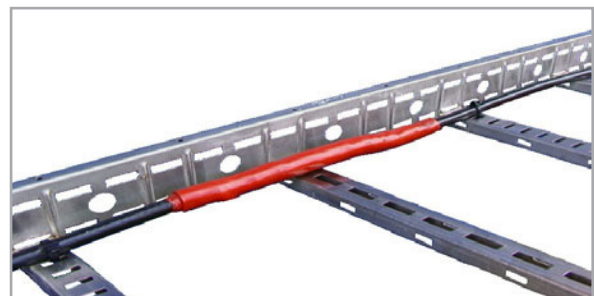

# FLAMELINK 0,6/1

Flame retardant cable splice for power cables RFOU 0,6/1 kV

## Description

Cable splicing concept based on flame retardant, Zero-halogen heat-shrinkable tubing. The splices are also suitable for cable type TFSI.

## Special features

- Quick and easy installation
  - Slim and limited diameter increase
  - Each kit cover several cables
  - Each kit includes appropriate connectors in acc. with DIN 46341-1 for 0,5-70 mm<sup>2</sup> and DIN 46267 for 25-300mm<sup>2</sup>
- For selection table and product number, see next page.