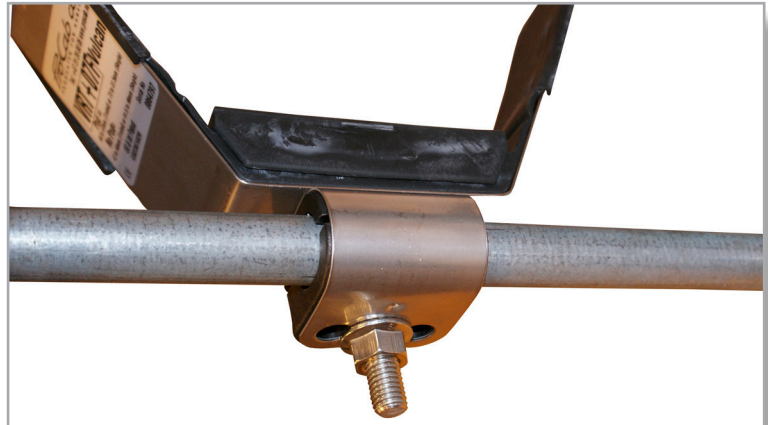

FIXING ADAPTER

Cleat adapter for Wibe cable ladders
includes long fixing bolt 10x50mm

Used to attach the
Vulcan and Emperor
cable cleats to Wibe
cable ladders with
tubular rungs.

El.no	Title
13 182 91	Cleat adapter Wibe KHZ includes long fixing bolt 10x50mm